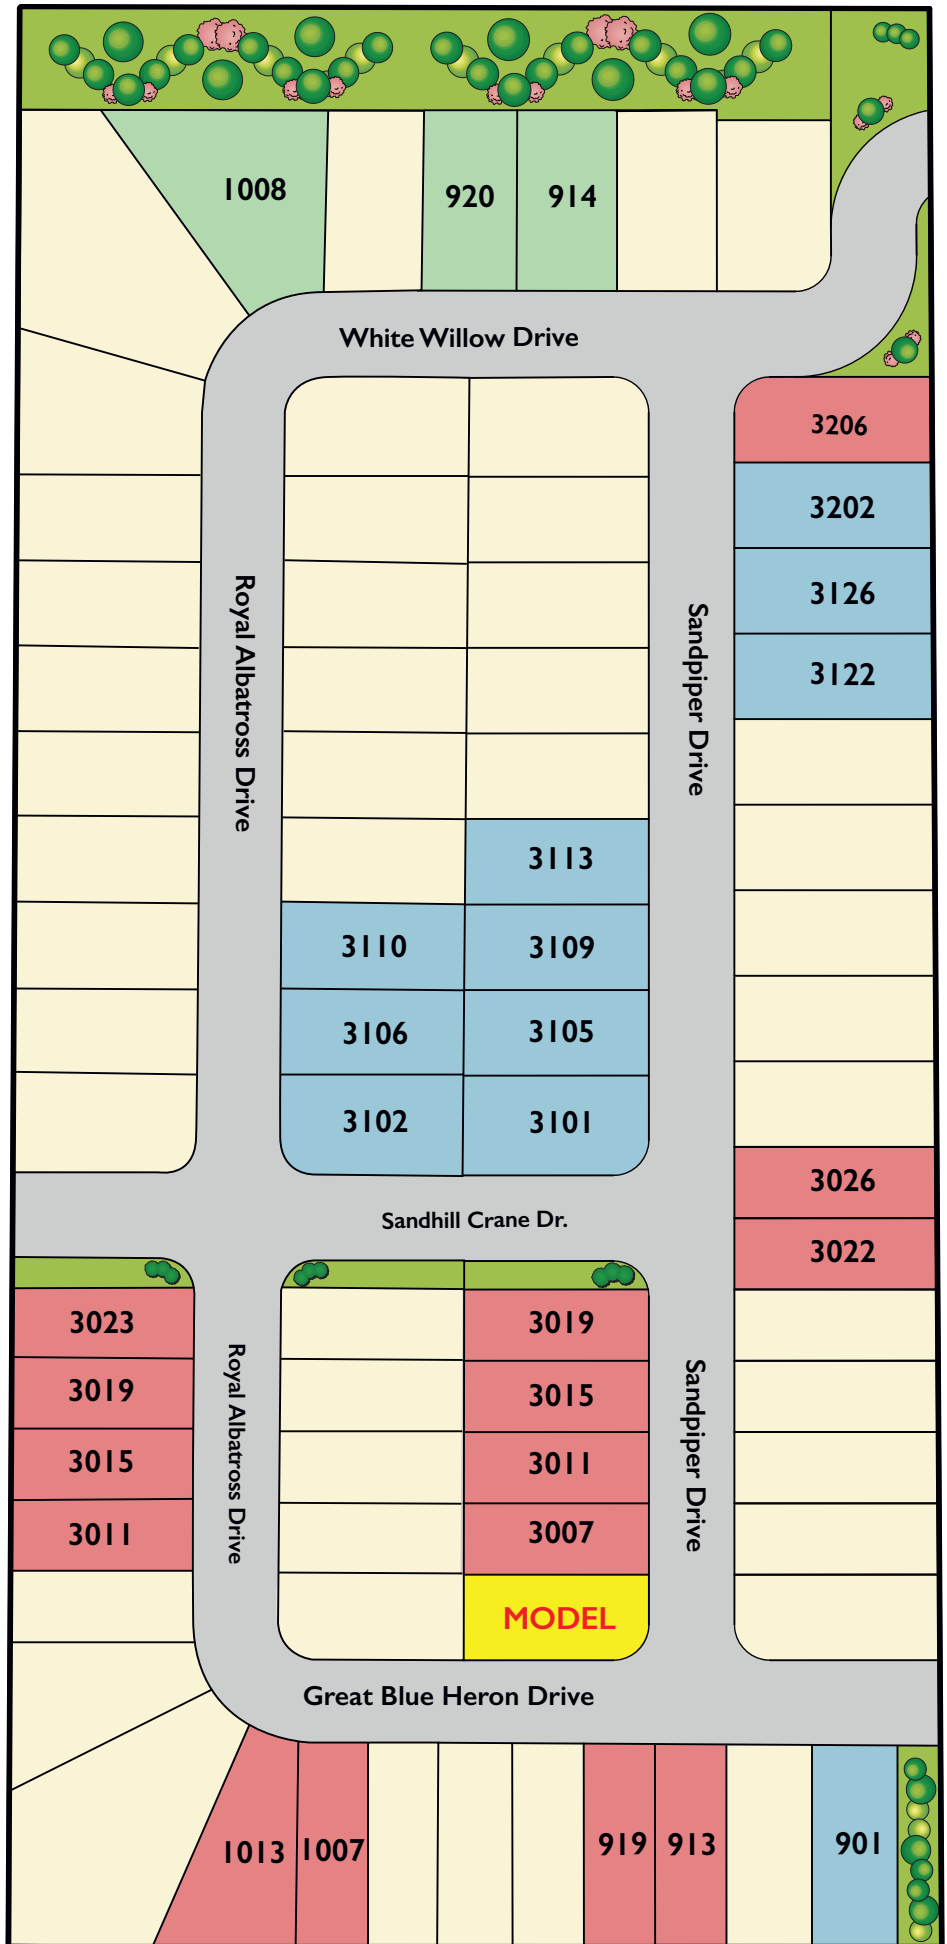

HERON'S LANDING

- 70' Lots
- 60' Lots
- 50' Lots

Section 2

Section 1

Homesite premiums may apply on specific lots. Any and all visual elements, specifications, or details depicted on this map are for illustrative purposes only. Accuracy is not guaranteed, and some elements (such as trees, etc) can vary or change without notice. See Sales Manager for details. 3/2019